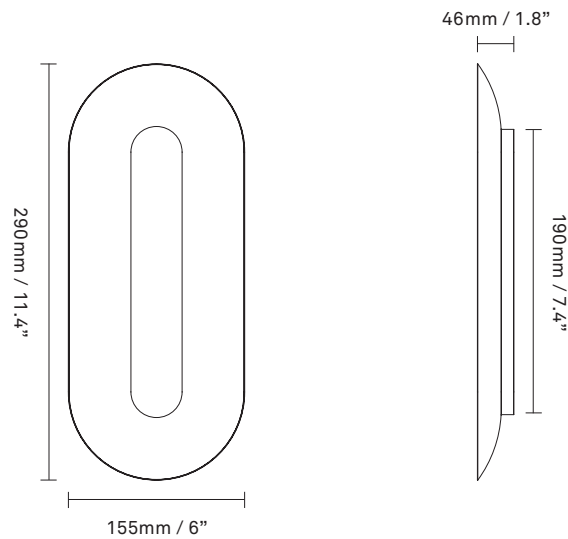

NUURA

SASI SMALL
brass

Design: Rick Tegelaar, 2022

Sasi Small provides an indirect light carried and emphasized by the larger, rounded lampshade made in a satin finish, while the mirror effect of the smaller shade creates detailed reflections of the surroundings and light in the room. Cable not included.

Colour: Metal: satin brass, polished brass

Cleaning: Use a soft dry cloth to clean the product.
Do not use household cleaners.

Materials: Anodized metal

Dimensions: 290mm / 11.4in x 155mm / 6in
Backplate: 190mm / 7.4in
x 46mm / 1.8in

Light source: Integrated LED 11W
Colour Temp.: 3000 Kelvin
Lumen: 962 lm
CRI: >90Ra
Dimmable 300 mA LED driver

Weight: 540g

Packaging: Dimensions: L: 345mm / 13.5in x
W: 210mm / 8.2in x H: 950mm / 37.4in
Weight: 400 g
Total weight incl. product: 940g
Number of parcels: 1
Material: Brown cardboard.